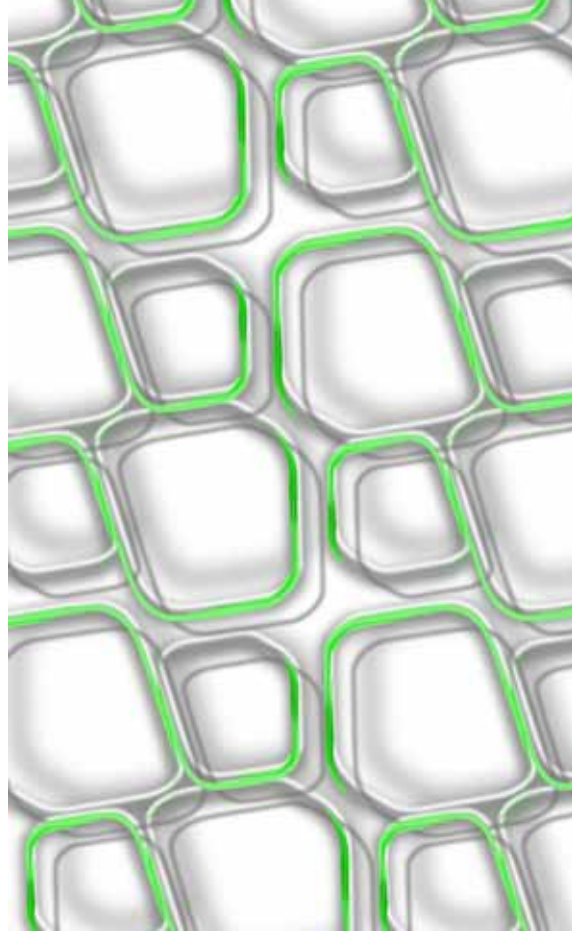

Waves & Stripes: Pasha

Non-woven wallpaper 70% cellulose
Hand-printed
Width 140 cm
Repeat 57x32 cm

Colours available: bronze and turquoise
Other colours available on request for minimum 10 m

Waves & Stripes: Pasha

Non-woven wallpaper 70% cellulose
Hand-printed
Width 140 cm
Repeat 57x32 cm

Colours available: bronze and turquoise
Other colours available on request for minimum 10 m

Skin: Snake

Non-woven wallpaper 70% cellulose
Hand-printed
Width 140 cm
Repeat 32x10 cm

Colours available: grey/fluo pink and ivory
Other colours available on request for minimum 10 m

Skin: Snake

Non-woven wallpaper 70% cellulose
Hand-printed
Width 140 cm
Repeat 32x10 cm

Colours available: grey/fluo pink and ivory
Other colours available on request for minimum 10 m

Skin: Alligator

Non-woven wallpaper 70% cellulose
Hand-printed
Width 140 cm
Repeat 30x30 cm

Colours available: grey/green and ivory
Other colours available on request for minimum 10 m

Skin: Alligator

Non-woven wallpaper 70% cellulose
Hand-printed
Width 140 cm
Repeat 30x30 cm