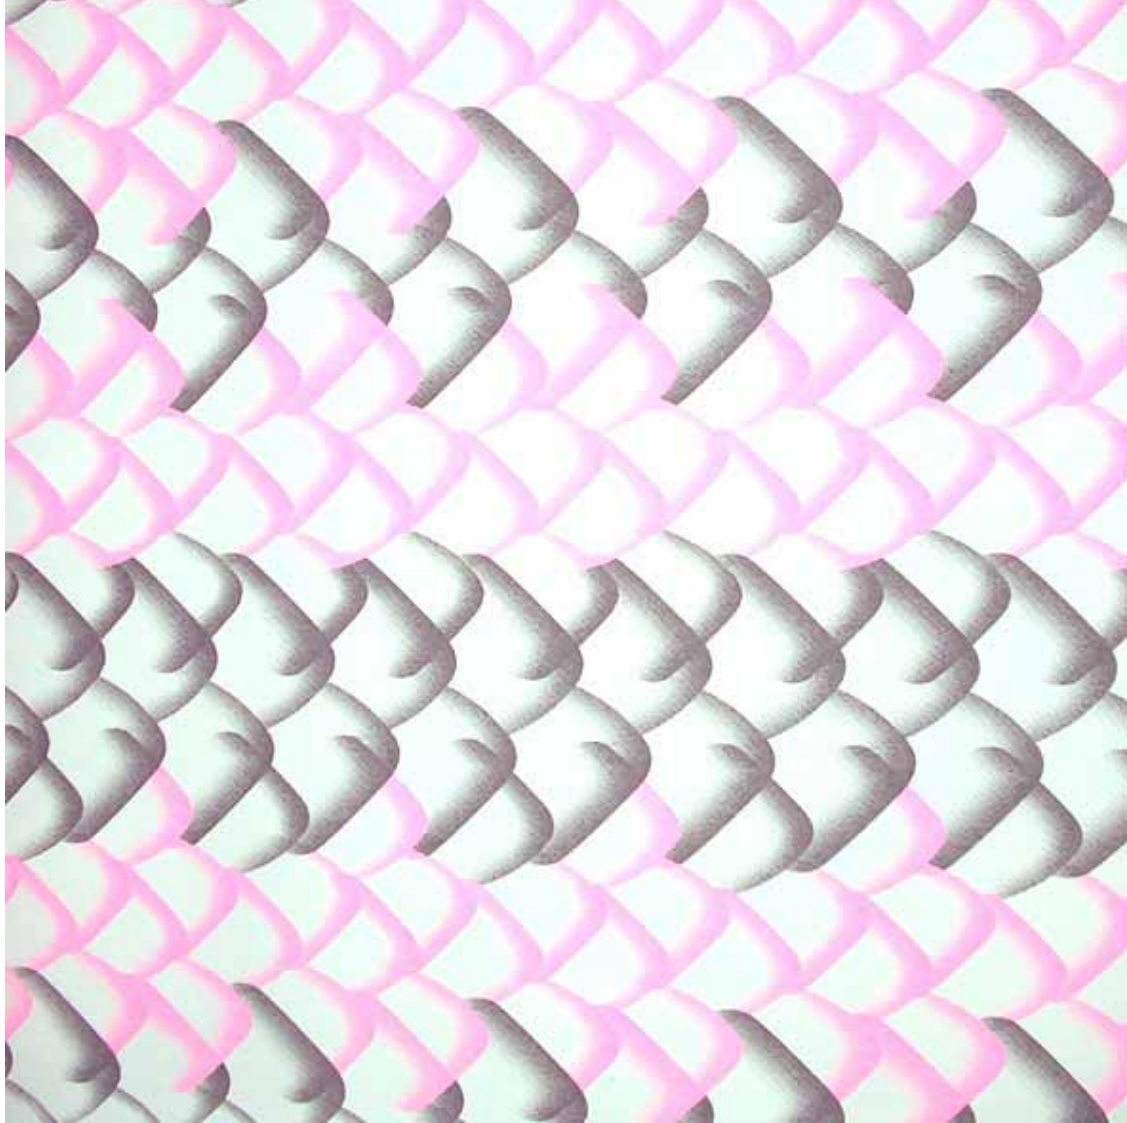

Skin: Snake

Non-woven wallpaper 70% cellulose
Hand-printed
Width 140 cm
Repeat 32x10 cm

Colours available: grey/fluo pink and ivory
Other colours available on request for minimum 10 m