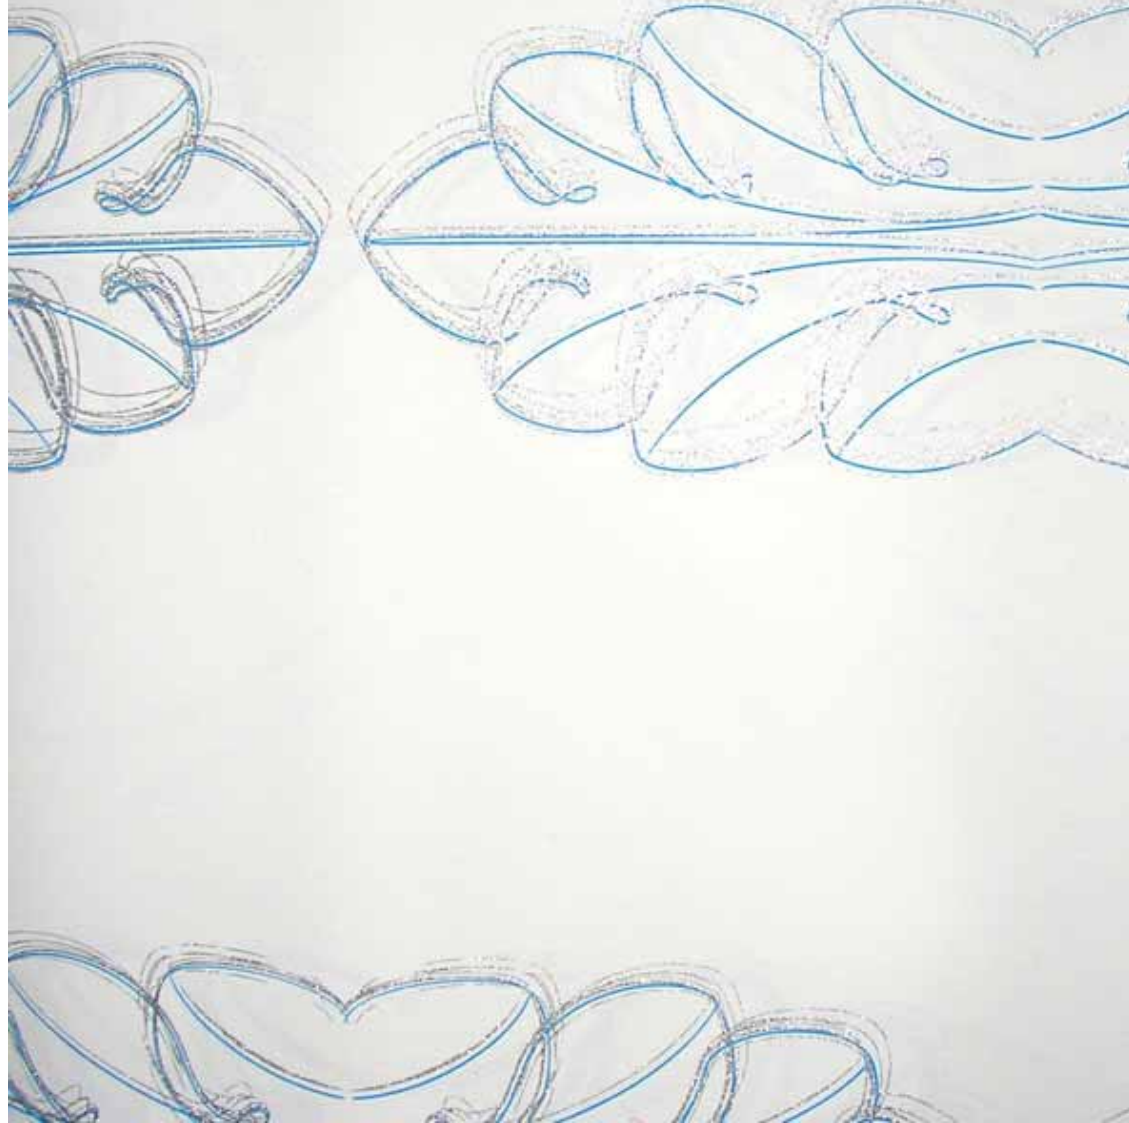

(Re)naissance: Elizabeth

Non-woven wallpaper 70% cellulose
Hand-printed
Width 140 cm
Repeat 45x25 cm

Colours available: bronze/orange and bronze/beige
Other colours available on request for minimum 10 m

(Re)naissance: Marie-Antoinette

Non-woven wallpaper 70% cellulose

Hand-printed

Width 140 cm

Repeat 13,5x40 cm

Colours available: blue/silver glitter and violet/gold
Other colours available on request for minimum 10 m

Colours available: grey/fluo pink and ivory
Other colours available on request for minimum 10 m

Skin: Snake

Non-woven wallpaper 70% cellulose
Hand-printed
Width 140 cm
Repeat 32x10 cm

Colours available: grey/fluo pink and ivory
Other colours available on request for minimum 10 m