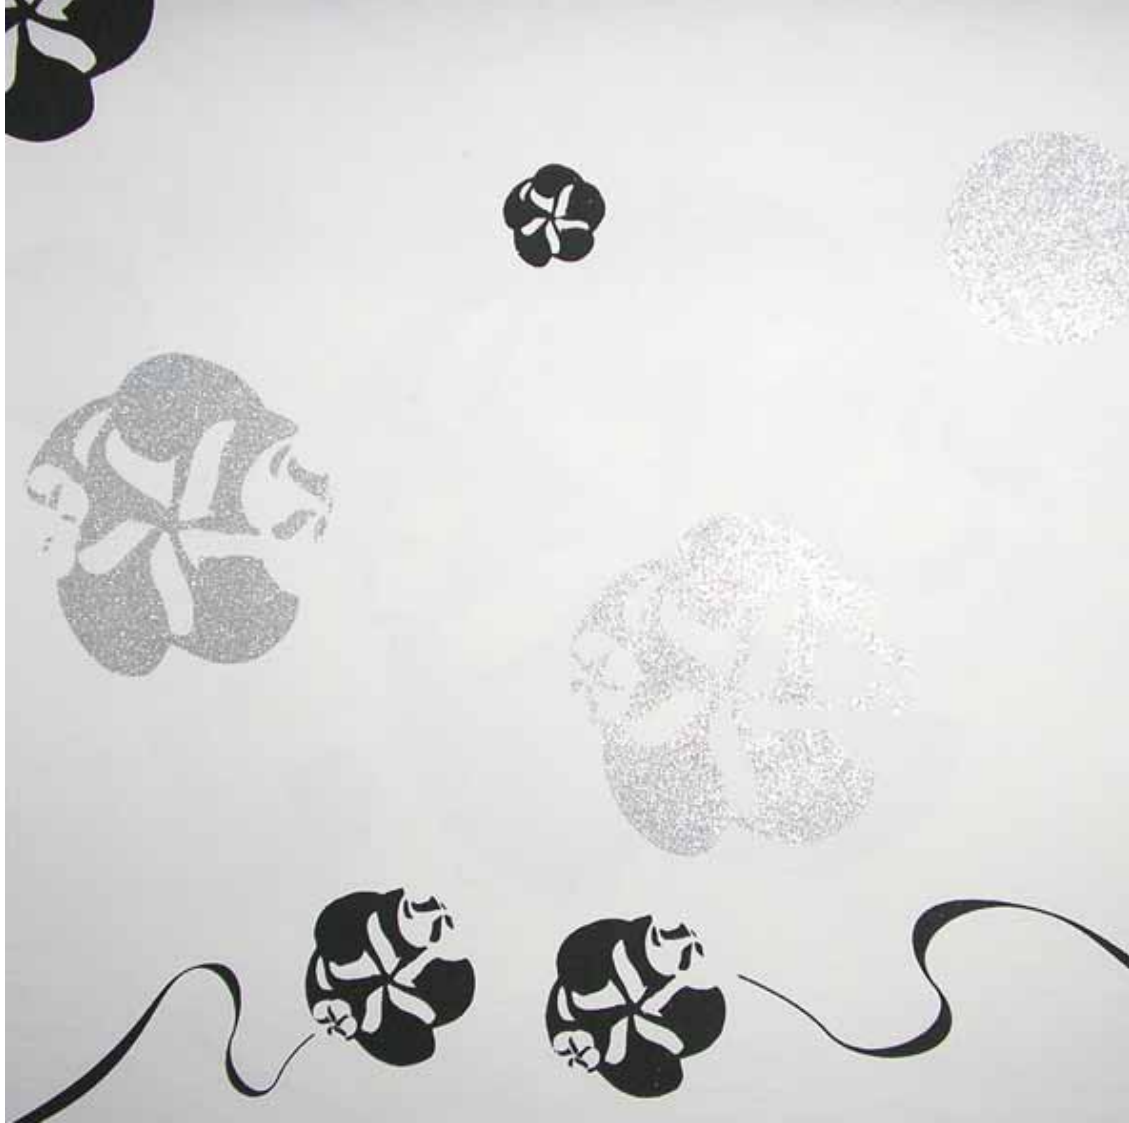

(SoNear)
far

SoFar/SoNear
Milano
wallpaper

Fantasia: Jardin Japonais

Non-woven wallpaper 70% cellulose
Hand-printed
Width 140 cm
Repeat 45x72 cm

Colours available: black/silver glitter and lilac/silver glitter
Other colours available on request for minimum 10 m

Fantasia: Paysage Fiabesque

Non-woven wallpaper 70% cellulose

Hand-printed

Width 140 cm

Repeat 67,5x69,5 cm

Colours available: black/silver glitter, fuscia/silver glitter and brown/gold
Other colours available on request for minimum 10 m

(Re)naissance: Marie-Antoinette

Non-woven wallpaper 70% cellulose

Hand-printed

Width 140 cm

Repeat 13,5x40 cm

Colours available: blue/silver glitter and violet/gold
Other colours available on request for minimum 10 m

Colours available: grey/fluo pink and ivory
Other colours available on request for minimum 10 m

Skin: Snake

Non-woven wallpaper 70% cellulose
Hand-printed
Width 140 cm
Repeat 32x10 cm

Colours available: grey/fluo pink and ivory
Other colours available on request for minimum 10 m