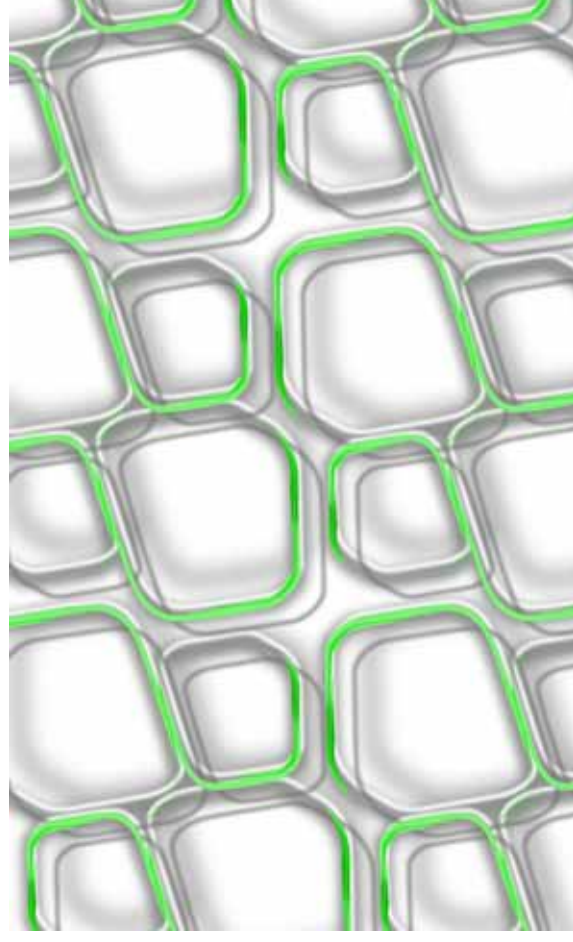

Colours available: grey/fluo pink and ivory
Other colours available on request for minimum 10 m

Skin: Snake

Non-woven wallpaper 70% cellulose
Hand-printed
Width 140 cm
Repeat 32x10 cm

Colours available: grey/fluo pink and ivory
Other colours available on request for minimum 10 m

Skin: Alligator

Non-woven wallpaper 70% cellulose
Hand-printed
Width 140 cm
Repeat 30x30 cm

Colours available: grey/green and ivory
Other colours available on request for minimum 10 m

Skin: Alligator

Non-woven wallpaper 70% cellulose
Hand-printed
Width 140 cm
Repeat 30x30 cm

Colours available: grey/green and ivory
Other colours available on request for minimum 10 m

2008_Collection overview

Jardin Japonais

Elizabeth

Pasha

Jardin Japonais

Elizabeth

Snake