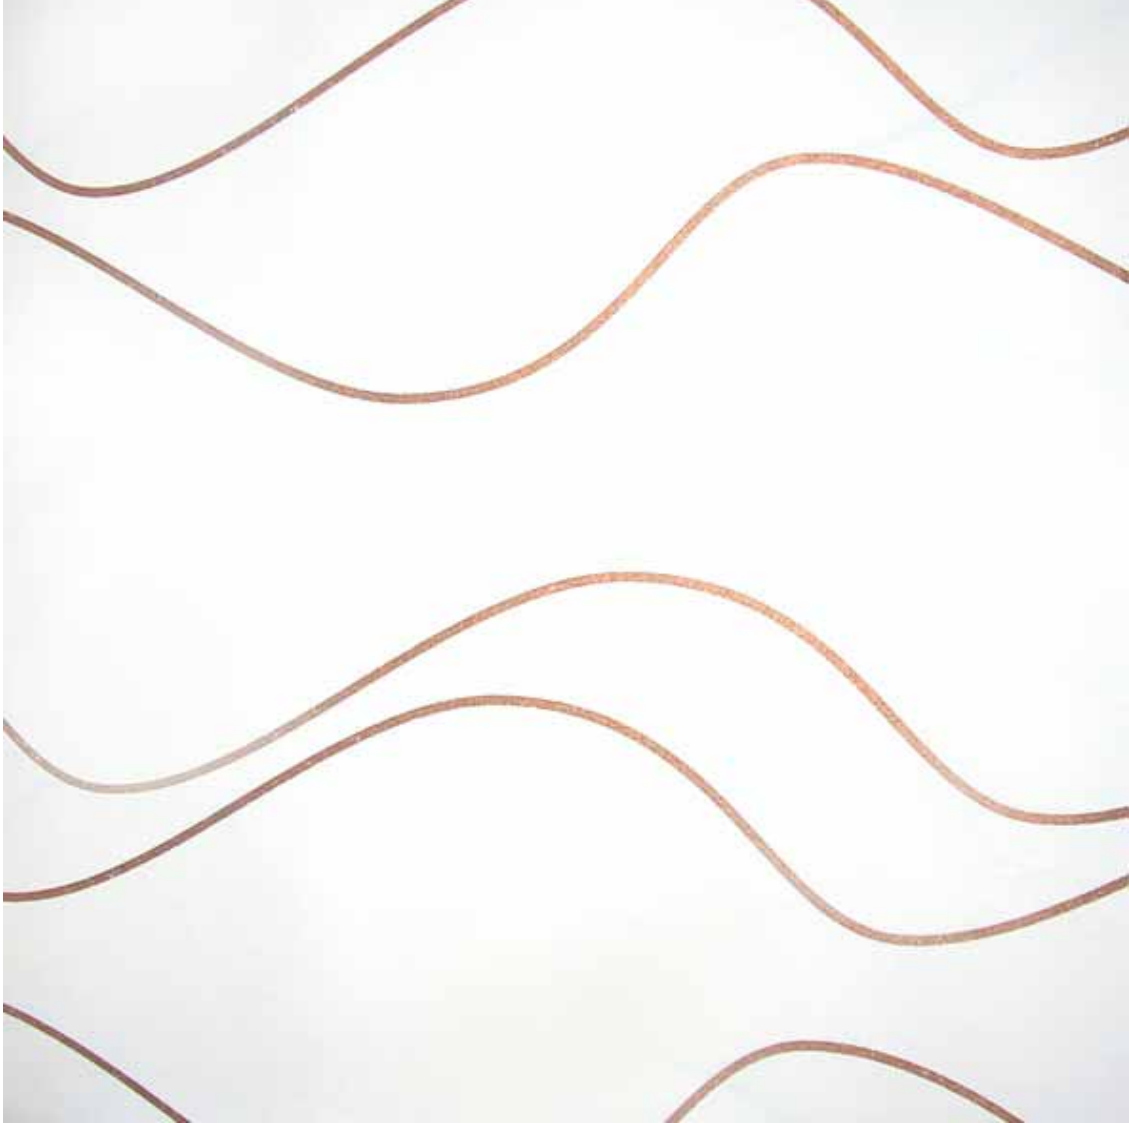

Waves & Stripes: Pasha

Non-woven wallpaper 70% cellulose
Hand-printed
Width 140 cm
Repeat 57x32 cm

Colours available: bronze and turquoise
Other colours available on request for minimum 10 m