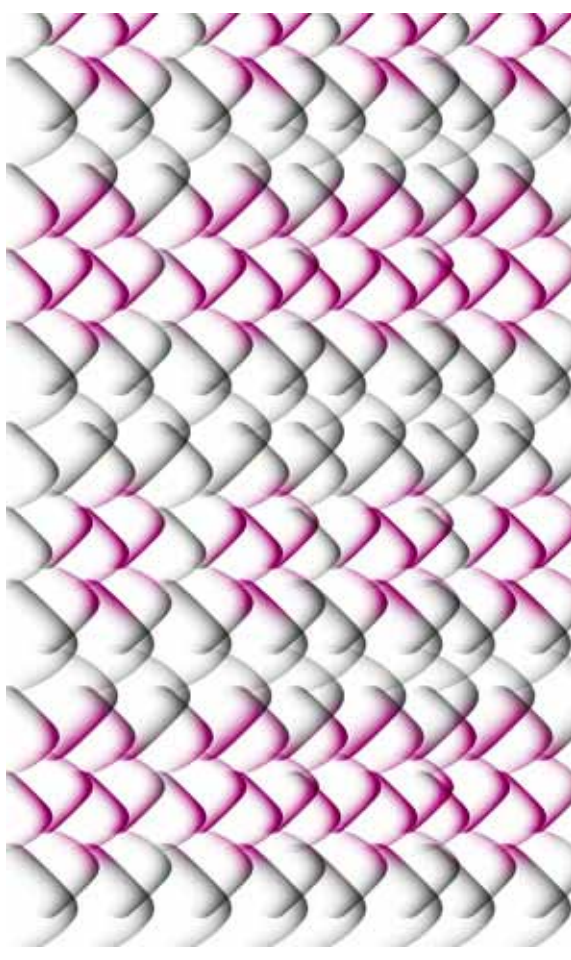

(Re)naissance: Marie-Antoinette

Non-woven wallpaper 70% cellulose
Hand-printed
Width 140 cm
Repeat 13,5x40 cm

Colours available: blue/silver glitter and violet/gold
Other colours available on request for minimum 10 m

Waves & Stripes: Pasha

Non-woven wallpaper 70% cellulose
Hand-printed
Width 140 cm
Repeat 57x32 cm

Colours available: bronze and turquoise
Other colours available on request for minimum 10 m

Waves & Stripes: Pasha

Non-woven wallpaper 70% cellulose
Hand-printed
Width 140 cm
Repeat 57x32 cm

Colours available: bronze and turquoise
Other colours available on request for minimum 10 m

Skin: Snake

Non-woven wallpaper 70% cellulose
Hand-printed
Width 140 cm
Repeat 32x10 cm

Colours available: grey/fluo pink and ivory
Other colours available on request for minimum 10 m

Skin: Snake

Non-woven wallpaper 70% cellulose
Hand-printed
Width 140 cm
Repeat 32x10 cm

Colours available: grey/fluo pink and ivory
Other colours available on request for minimum 10 m