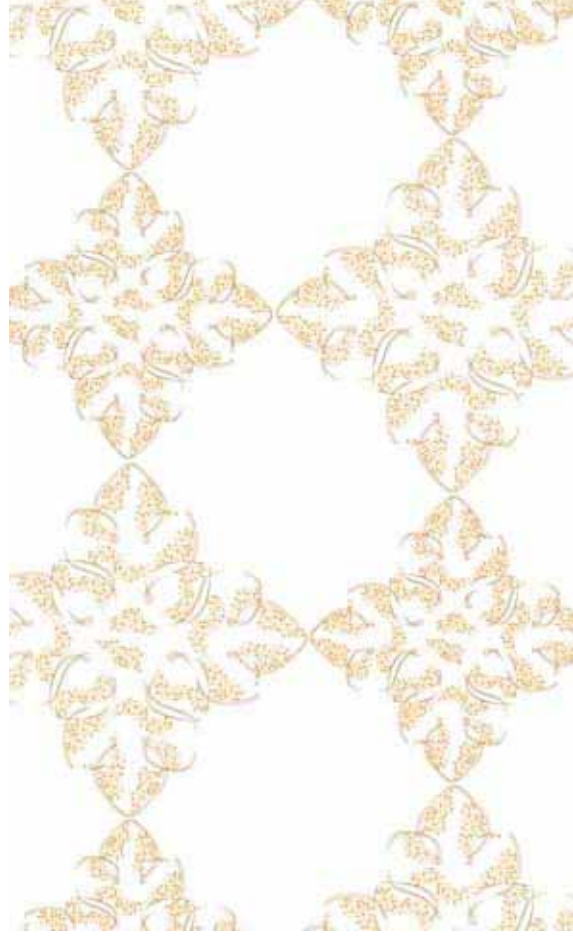

Fantasia: Paysage Fiabesque

Non-woven wallpaper 70% cellulose

Hand-printed

Width 140 cm

Repeat 67,5x69,5 cm

Colours available: black/silver glitter, fuscia/silver glitter and brown/gold
Other colours available on request for minimum 10 m

(Re)naissance: Elizabeth

Non-woven wallpaper 70% cellulose
Hand-printed
Width 140 cm
Repeat 45x25 cm

Colours available: bronze/orange and bronze/beige
Other colours available on request for minimum 10 m

(Re)naissance: Marie-Antoinette

Non-woven wallpaper 70% cellulose

Hand-printed

Width 140 cm

Repeat 13,5x40 cm

Colours available: blue/silver glitter and violet/gold
Other colours available on request for minimum 10 m