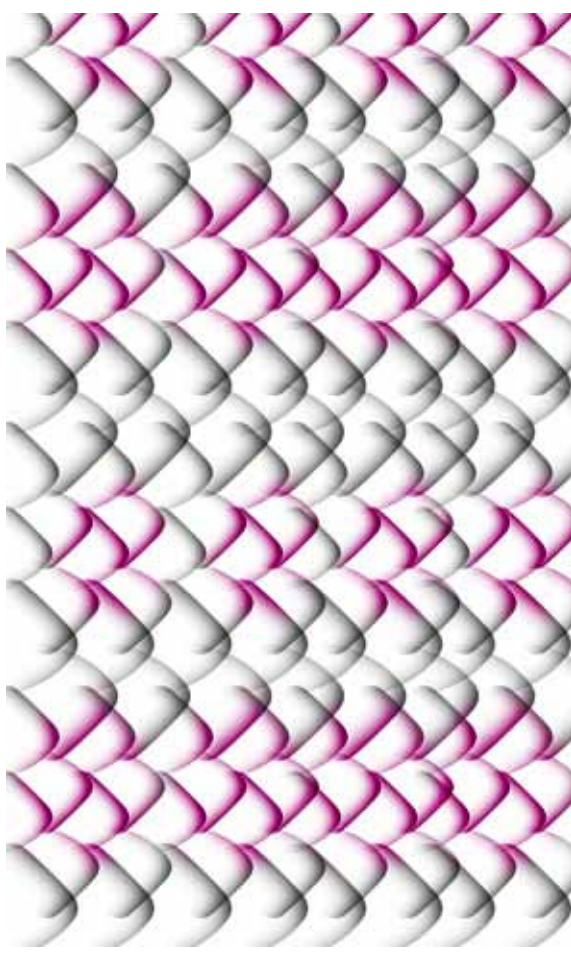

(Re)naissance: Marie-Antoinette

Non-woven wallpaper 70% cellulose
Hand-printed
Width 140 cm
Repeat 13,5x40 cm

Colours available: blue/silver glitter and violet/gold
Other colours available on request for minimum 10 m

Waves & Stripes: Pasha

Non-woven wallpaper 70% cellulose
Hand-printed
Width 140 cm
Repeat 57x32 cm

Colours available: bronze and turquoise
Other colours available on request for minimum 10 m

Waves & Stripes: Pasha

Non-woven wallpaper 70% cellulose
Hand-printed
Width 140 cm
Repeat 57x32 cm

Colours available: bronze and turquoise
Other colours available on request for minimum 10 m

Skin: Snake

Non-woven wallpaper 70% cellulose
Hand-printed
Width 140 cm
Repeat 32x10 cm

Colours available: grey/fluo pink and ivory
Other colours available on request for minimum 10 m

Skin: Snake

Non-woven wallpaper 70% cellulose
Hand-printed
Width 140 cm
Repeat 32x10 cm

Colours available: grey/fluo pink and ivory
Other colours available on request for minimum 10 m