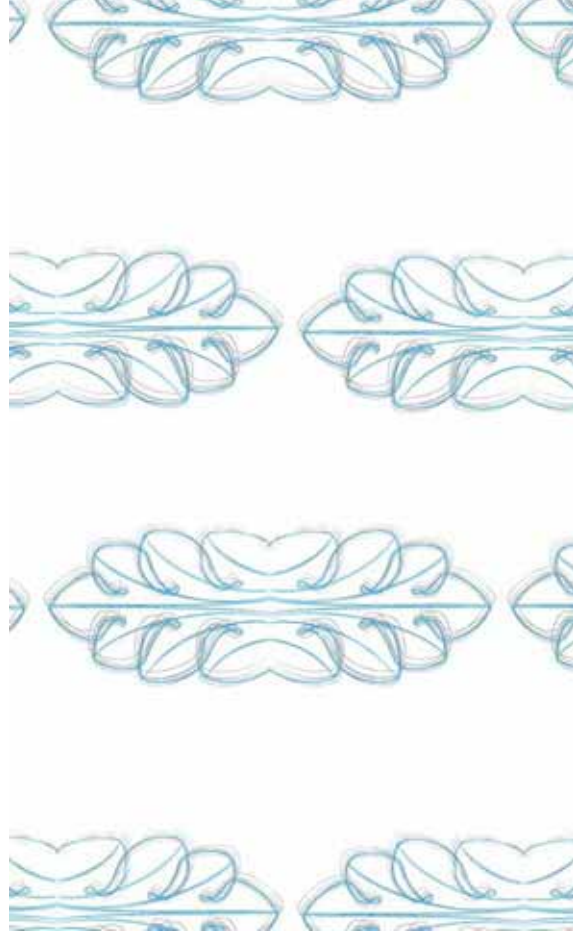

(Re)naissance: Marie-Antoinette

Non-woven wallpaper 70% cellulose

Hand-printed

Width 140 cm

Repeat 13,5x40 cm

Colours available: blue/silver glitter and violet/gold
Other colours available on request for minimum 10 m